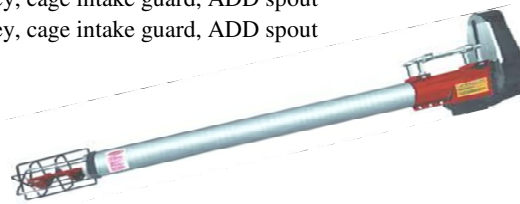

UTILITY AUGERS, Electric Drive	Stock No	Weight	List
4" x 11' Galvanized auger, motor mount, belt, pulley, cage intake guard, ADD spout	850045	68#	$934
4" x 15' Galvanized auger, motor mount, belt, pulley, cage intake guard, ADD spout	850046	80#	$1,075
Spout, 90-degree, for 4"	850152	2#	$91
4" x 5' Galvanized auger extension, w/sleeve	850054	29#	$143
4" x 10' Galvanized auger extension, w/sleeve	850055	52#	$201
Delete 4" cage intake guard, DEDUCT			($85)
6" x 11" Galvanized auger, motor mount, belt, pulley, cage intake guard, ADD spout	850048	116#	$1,461
6" x 17" Galvanized auger, motor mount, belt, pulley, cage intake guard, ADD spout	850049	148#	$1,723
Spout, 90-degree, for 6"	850147	3#	$133
6" x 5' Galvanized auger extension, w/sleeve	850056	61#	$545
6" x 10' Galvanized auger extension, w/sleeve	850057	93#	$742
Delete 6" cage intake guard, DEDUCT			$150
8" Galvanized auger, motor mount, belt, pulley, cage intake guard, ADD spout			Call
Commercial-duty augers and accessories, 6", 8", 10", 12"			Call