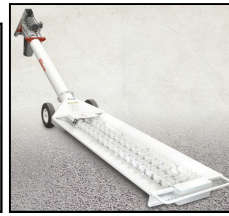

Drive-Over Chain/Paddle Hopper

Railcar Hopper