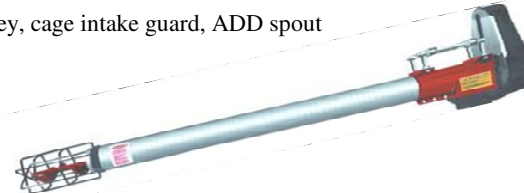

UTILITY AUGERS, Electric Drive	Stock No	Weight	List
4" x 11' Galvanized auger, motor mount, belt, pulley, cage intake guard, ADD spout	850045	68#	$865
4" x 15' Galvanized auger, motor mount, belt, pulley, cage intake guard, ADD spout	850045	68#	$995
Spout, 90-degree, for 4"	850152	2#	$84
4" x 5' Galvanized auger extension, w/sleeve	850054	29#	$132
4" x 10' Galvanized auger extension, w/sleeve	850055	52#	$186
Delete 4" cage intake guard, DEDUCT			($80)
6" x 17" Galvanized auger, motor mount, belt, pulley, cage intake guard, ADD spout	850049	148#	$1,595
Spout, 90-degree, for 6"	850147	3#	$123
6" x 5' Galvanized auger extension, w/sleeve	850056	61#	$505
Delete 6" cage intake guard, DEDUCT			($140)
8" x 17' Galvanized auger, motor mount, belt, pulley, cage intake guard, ADD spout	850052	241#	$2,299
Spout, 90-degree, for 8"	850153	4#	$139
8" x 5' Galvanized auger extension, w/sleeve	850058	93#	$702
Delete 8" cage intake guard, DEDUCT			($180)
Commercial-duty augers and accessories, 6", 8", 10", 12"			Call

ELECTRIC MOTORS - Add for Pulley	Stock No	Weight	List
1/2 hp single phase, Baldor motor, 5/8" shaft	EM150002	28#	$564
1 hp single phase, Baldor motor, 5/8" shaft (3/4 hp is the same price)	EM150004	40#	$770
1.5 hp single phase, Baldor motor, 5/8" shaft	EM150005	49#	$921
2 hp single phase, Baldor motor, 1 1/8" shaft	EM150006	66#	$1,298
3 hp single phase, Baldor motor, 1 1/8" shaft	EM150007	98#	$1,556
5 hp single phase, Baldor motor, 1 1/8" shaft	EM150008	102#	$1,785
7.5 hp single phase, Baldor motor, 1 3/8" shaft	EM150009	142#	$2,524
10 hp single phase, Baldor motor, 1 3/8" shaft	EM150156	160#	$3,572
1 hp 3-phase, Toshiba motor, 7/8" shaft	EM150575	58#	$631
1.5 hp 3-phase, Toshiba motor, 7/8" shaft	EM150576	60#	$706
2 hp 3-phase, Toshiba motor, 7/8" shaft	EM150577	62#	$767
3 hp 3-phase, Toshiba motor, 1 1/8" shaft	EM150578	99#	$866
5 hp 3-phase, Toshiba motor, 1 1/8" shaft	EM150573	110#	$986
7.5 hp 3-phase, Toshiba motor, 1 3/8" shaft	EM150579	186#	$1,410
10 hp 3-phase, Toshiba motor, 1 3/8" shaft	EM150574	203#	$1,718
15 hp 3-phase, Toshiba motor, 1 5/8" shaft	EM150580	315#	$2,319
20 hp 3-phase, Toshiba motor, 1 5/8" shaft	EM150581	355#	$3,060
25 hp 3-phase, Toshiba motor, 1 7/8" shaft	EM150582	492#	$3,712
30 hp 3-phase, Toshiba motor, 1 7/8" shaft	EM150583	531#	$5,129
40 hp 3-phase, Toshiba motor, 2 1/8" shaft	EM150584	669#	$6,636
Motor pulley, single belt, CHOOSE 5/8" - 1 1/8" bore, (8" utility auger takes 2 pulleys)			$30
Motor pulley with bushing, CHOOSE 5/8" - 1 5/8" bore, CHOOSE 2, 3, or 4 grooves			$160