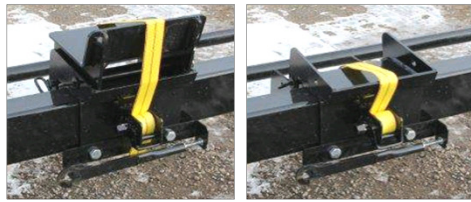

RS70HC Header Trailer + Tires

Header Brackets Adjust for Most Headers

RS125T 12-Ton Tandem + Tires

COMBINE HEADER TRAILERS

	Stock No	Weight	List
Header Trailer, 2 axles, 84" treadwidth, 1.75" spindles, 6-bolt hubs, ADD beam pkg, ADD tires/whls	RS70HC	550#	\$2,902
20' Beam package, crate & tongue, 2 15' center reach, 20' upper rail, 16' lower rail	RS70HC-20	450#	\$2,451
25' Beam package, crate & tongue, 2 15' center reach, 25' upper rail, 16' lower rail	RS70HC-25	550#	\$2,735
30' Beam package, crate & tongue, 2 18' center reach, 2-piece bridged 30' upper rail, 20' lower rail	RS70HC-30	850#	\$3,961
36' Beam package, crate & tongue, 2 21'9" center reach, 2-piece bridged 36' upper rail, 24' lower rail	RS70HC-36	1020#	\$4,451
Tires, new 225/75D15 highway trailer tires on 15x6 wheels, set of 4 (rated at 10160# gross)		234#	\$1,278
Tires, low-profile 20.5/8-10" highway tires on wheels, set of 4 (rated at 6600# gross)		134#	\$941

4-WHEEL WAGONS

	Stock No	Weight	List
5-Ton, 5-bolt hubs, 1.75" spindles, 78" treadwidth, 12'-15' wheelbase, ADD tires/wheels	RS50	440#	\$2,748
8-Ton, 6-bolt hubs, 1.75" spindles, 78" treadwidth, 12'-15' wheelbase, ADD tires/wheels	RS80	550#	\$3,002
10-Ton, 6-bolt hubs, 2" spindles, 78" treadwidth, 12'-15' wheelbase, ADD tires/wheels	RS105	610#	\$3,124
12-Ton, 8-bolt hubs, 2.25" spindles, 78" treadwidth, 12'-15' wheelbase, ADD tires/wheels	RS120	725#	\$3,550
14-Ton, 8-bolt hubs, 2.5" spindles, 86" treadwidth, 12'-15' wheelbase, ADD tires/wheels	RS140	850#	\$4,229
15-Ton, rocking bolster, 8-bolt hubs, 2.75" spindles, 86" tread, 12' wheelbase, ADD tires/wheels	RS150RA	1600#	\$5,882
20-Ton, rocking bolster, 8-bolt hubs, 3" spindles, 86" treadwidth, 12' wheelbase, ADD tires/wheels	RS200RA	2000#	\$7,353
25-Ton, rocking bolster, 10-bolt hubs, 4" spindles, 86" treadwidth, 16' wheelbase, ADD tires/wheels	RS250RA	2500#	\$9,157